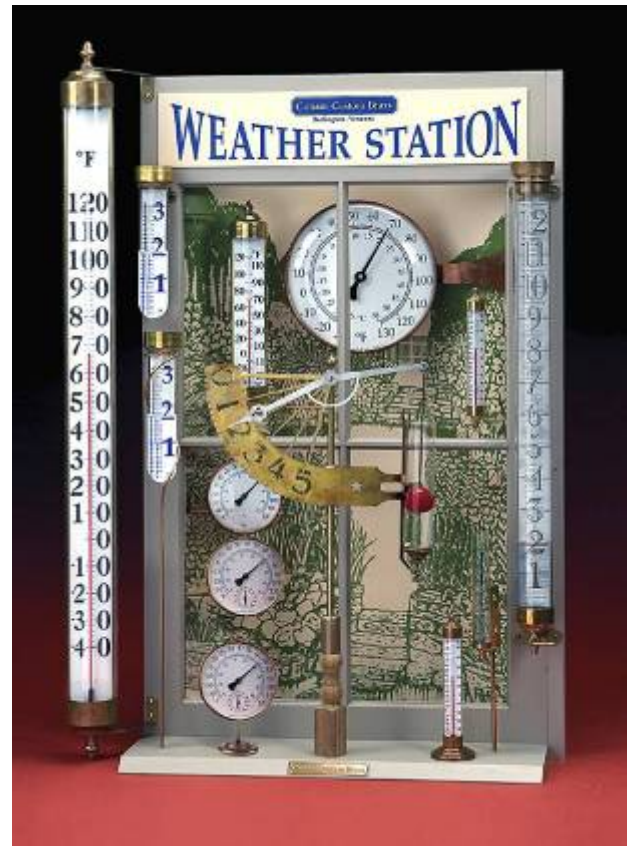

Weather instruments are popular gifts to give and to receive. From table top, ground, or wall mounted, we have a full line of rain gauges and thermometers in a variety of shapes and sizes. They are the perfect gift for hobby meteorologists, for gardeners to measure their microclimates, for the person who has everything, and for couples' gifts. Happy Holidays!